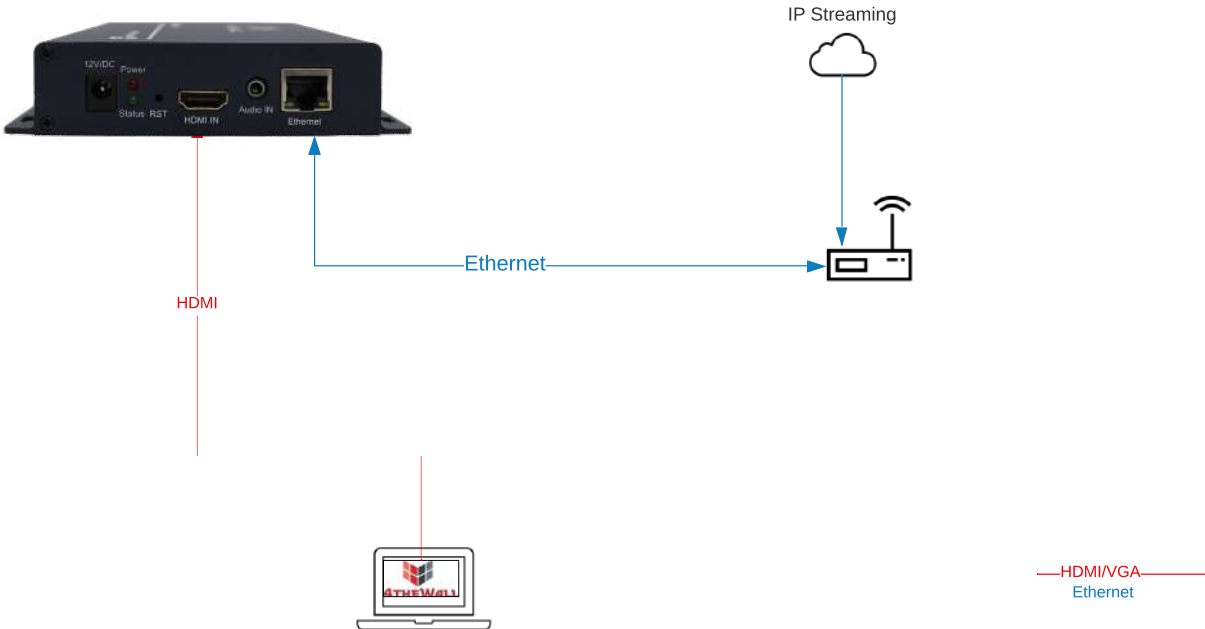

SC-ENC01E-H265

HDMI, H.265 Video and Audio Encoder

- 1920 × 1080@60Hz HDMI
- 1 HDMI and 1 Audio Input
- Supports H264 and H265 Video Encoding

The SC-ENC01E-H 265 encoder has a simple structure in which you can easily record online streams of live video locally.

The device can control with WebGUI

Features

- Supports streaming protocols such as HTTP / HLS / FLV / RTSP / RTMP (S) / UDP / RTP (UNICAST / MULTICAST) and ONVIF
- Encoder works with online live streaming platforms as YouTube, Facebook, Ustream, Twitter
- Adopting professional coding chip, embedded Linux System, high stability and efficiency,
- Supports Multiple RTMP (S) output to different Media Streaming Server,
- Adjustable output bitrate
- External analog audio input
- Adjustable resolution feature,
- Supports Remote control via forward router port,
- 3U chassis available, supports 16 encoders
- Controllable with WebGUI