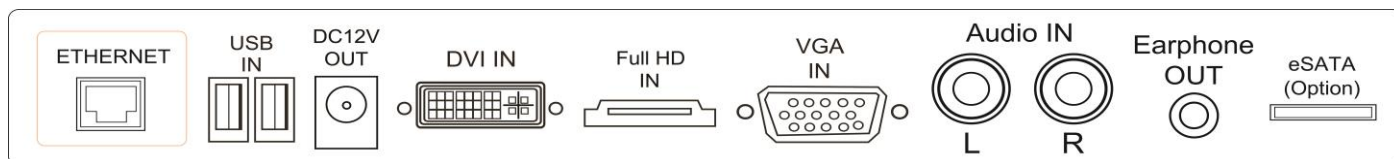

مانیتور های تحت شبکه – Professional IP Monitor

- CH-L460-4HDVS-IP16

Special features

- H264 compression format
- VGA/ DVI-D and Full HD Input
- Real-time display
- Graphical and text interfaces (GUI)
- Use Ethernet connection control
- Support HDMI video output (1920 x 1080 @30)
- Supports up to four network cameras via HUB
- Supports network protocols TCP/IP, DHCP, DNS, HTTP, SMTP

46" HD

Monitor Connection

Specifications

Model	CH-L460-4HDVS-IP16
LCD panel	46"
Visible area (mm)	1018.08 x 572.76
Picture format	16: 9
Max. resolution	1920 x 1080
Pixel dot pitch (mm)	0.53025x 0.53025
Colours	1073.7M
Brightness	500 cd/m ² [LED]
Contrast	4000:1
Response time(Tr/Tf)	6.5ms
View angle (U/D/L/R)	89/89/89/89
Full HD input	1x Full HD
Audio input(R/L)	2x (RCA)
PC input	1x VGA input 1x DVI-D input
Earphone out	1xPhone jack ,3.5ψ
Speaker	2x built-in speaker (2 watt)
IP Video support	16x(1920*1080)+sub(960*576)+4Ref.+16Sub_Play/4Main_Play 16x(1280*960)+sub(960*576)+4Ref.+16Sub_Play/8Main_Play 9x(2048*1536)+sub(960*576)+4Ref.+9Sub_Play/4Main_Play 9x(2592*1944)+sub(960*576)+4Ref.+9Sub_Play/1Main_Play
OSD setting	Yes
Network Port	1x RJ45, 10M/100M
USB Port	2x USB 2.0 ports
HDD Port	1x e-SATA port
Power input	AC 100-240V 50/60Hz
Power consumption	Approx.107 watt
Dimensions (WxHxD) mm	1081.5 x 635.5 x 80.5
Weight	25kg
Operating temperature	0° to 40° C