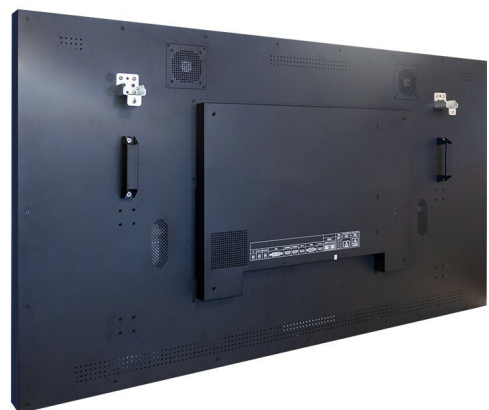

55N500B18

55" Videowall Screen

- Optional FRC up to 120Hz
- 10 Bit LVDS
- Support 3840 x 2160/30Hz
- 4K Signal Input
- Any input signal can be 4K looped & output by DP
- Temperature Control Function
- Sleep Mode
- Auto Adjust
- 3D MADI Combfilter

Narrow Bezel

Bezel to bezel 1.8 mm video wall displays with 55 inch 500 nits will create visually stunning digital wall that is easily installed, maintained and managed.

Wide Viewing Angle

IPS technology allows you to watch the screen virtually at any angle. It is ideal for small scale meeting rooms to large scale conference rooms.

Brightness Uniformity

It ensures high-quality, even image and light delivered across displays.

24/7 Reliable

4TheWall Video wall screens are design for use in 24/7 control rooms and the critical environments that demand continuous operation

Management

You can manage your Video wall panel over your PC with control management software.

Technical Specifications

55N500B18

Input and Output	
Inputs	DP, 2 x HDMI , DVI , VGA, RS232, Audio Stereo , IR
Outputs	DP, RS232, Audio Stereo, IR , Optional 2x2W Speaker
Panel Specification	
Aspect Ratio	16:9
Maximum Resolution	1920 x 1080P
Pixel Pitch	0.630mm x 0.630mm
Luminance	500 cd/m2
Contrast Ratio	Static: 1400:1 / Dynamic: 500.000:1
Display Color	10 bit, 1.07 Billion Colors
Viewing Angle	178/178 degrees
Response Time	8ms
Outline Dimensions	1213,4mm x 684,3mm x 69,2mm
Active Display Area	1209,6mm x 680,4mm
Life Time	50.000 Hours
Display Orientation	Portrait / Landscape
Bezel to Bezel	1.7mm
Screen Bezel	1.15mm (U/L/R/B)
Power Consumption	
Active 150 Watt	
Standby<1W	
General Features	
Power Supply	AC 100-240V, 50/60Hz , 10-5 Amp
Working Temperature	0°C~ +50°C
Humidity Range	20% ~ 80% (non-condensing)
Storage Temperature	-20°C~ +60°C
ESD Protection	±8kV (air-gap discharge), ±4kV (contact discharge)