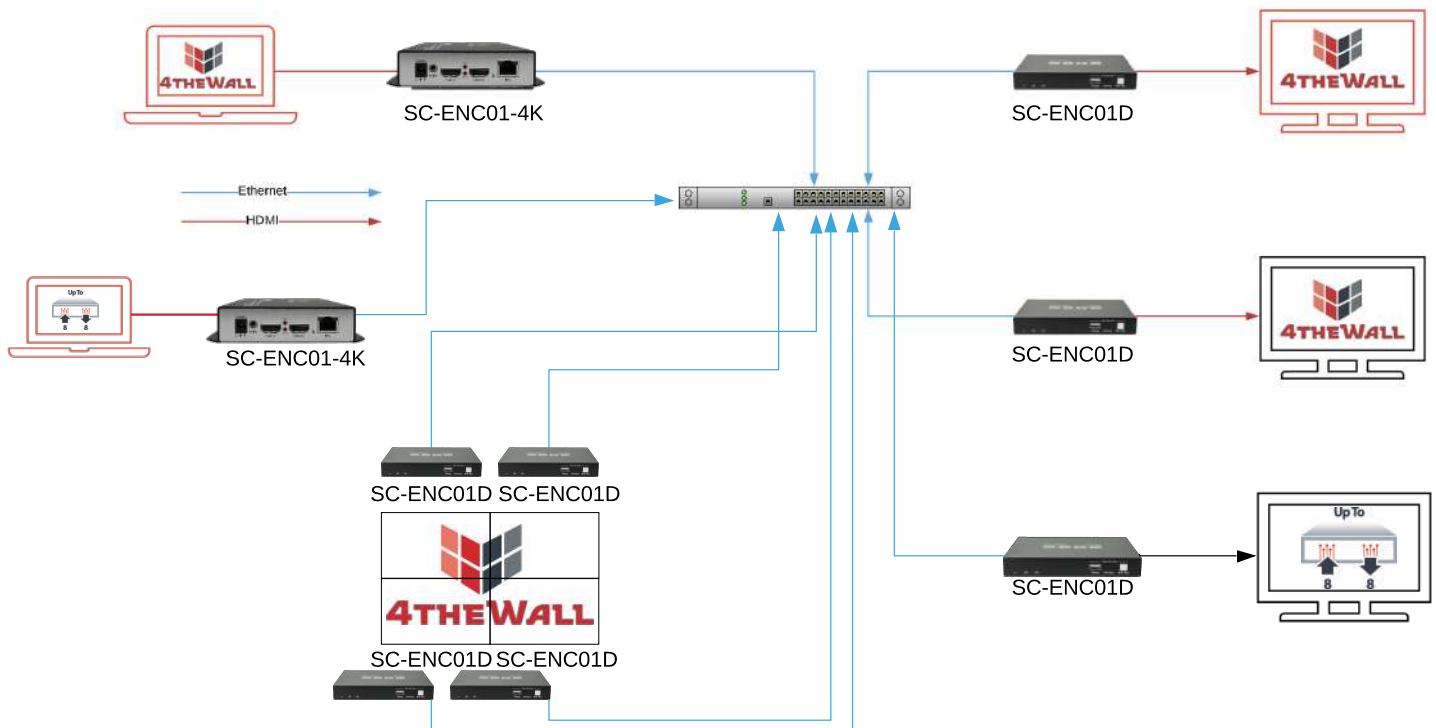

SC-ENC01-4K

HDMI, H.264 Video and Audio Encoder

- 1 Channel HDMI Input and Output
- 4K@30Hz
- TTP, RTSP, RTMP, RTMPS, UDP, Multicast, Unicast, FLV, HLS
- H.264 Main Profile, H.264 Main Profile, H.264 High Profile

SC-ENC01-4K directs HDMI input and audio signals to the network output with using H.264 codec

SC-ENC01-4K works with HTTP / HLS / FLV / RTSP / RTMP (S) / UDP / RTP (UNICAST / MULTICAST) stream Protocols and ONVIF.

Also, SC-ENC01-4K works with online live broadcast platforms, such as YouTube, Facebook, Ustream, Twitter etc.

Features

- Supports HTTP / HLS / FLV / RTSP / RTMP (S) / UDP / RTP (Unicast / Multicast) stream protocols and ONVIF
- Supports output multiple RTMP (S) to different media streaming server
- Provide custom resolutions, 840 × 2160 @ 30HZ \ 2650 × 2048 \ 2650 × 2048 \ 2560 × 1920 \ 2560 × 1600 \ 2560 × 1400 \ 2048 × 1536 \ 2048 × 1152 \ 2048 × 1080 \ 1920 × 1400 \ 1920 × 1200 \ 1920 × 1080 \ 1600x1200 \ 1400x1050 \ 1440x900 \ 1280x1024 \ 1280x960 \ 1280x800 \ 1024x768 \ 800x600 720 × 576, 1080P \ 1080i \ 720P
- Supports text and image add as stream logo
- Automatic detection of video input signals
- Adjustable output stream bitrate
- Support external analog audio input
- Controllable interface via web address
- Supports remote control